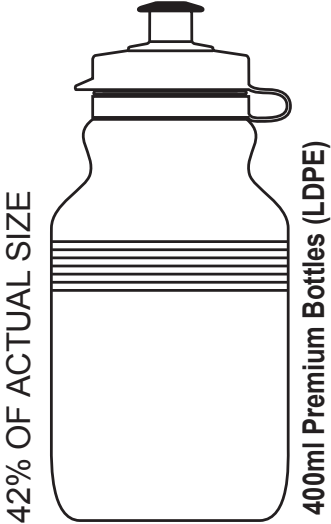

# ARTWORK TEMPLATE 400ml PREMIUM BOTTLE

**Please note:** A full wrap cannot be printed as there is a 2cm gap on the back of the bottle. This gap includes the clear view strip and embossed measurements.