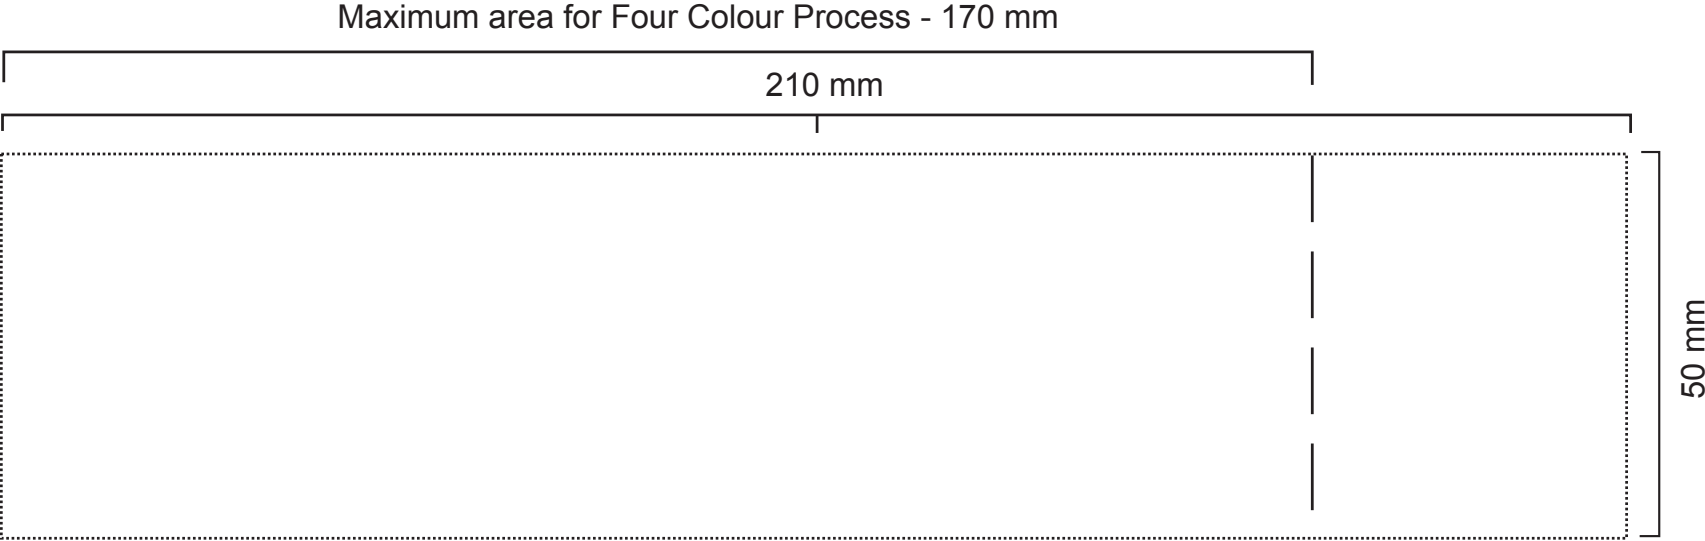

# ARTWORK TEMPLATE 400ml PREMIUM BOTTLE

**Please note:** A full wrap cannot be printed as there is a 2cm gap on the back of the bottle. This gap includes the clear view strip and embossed measurements.